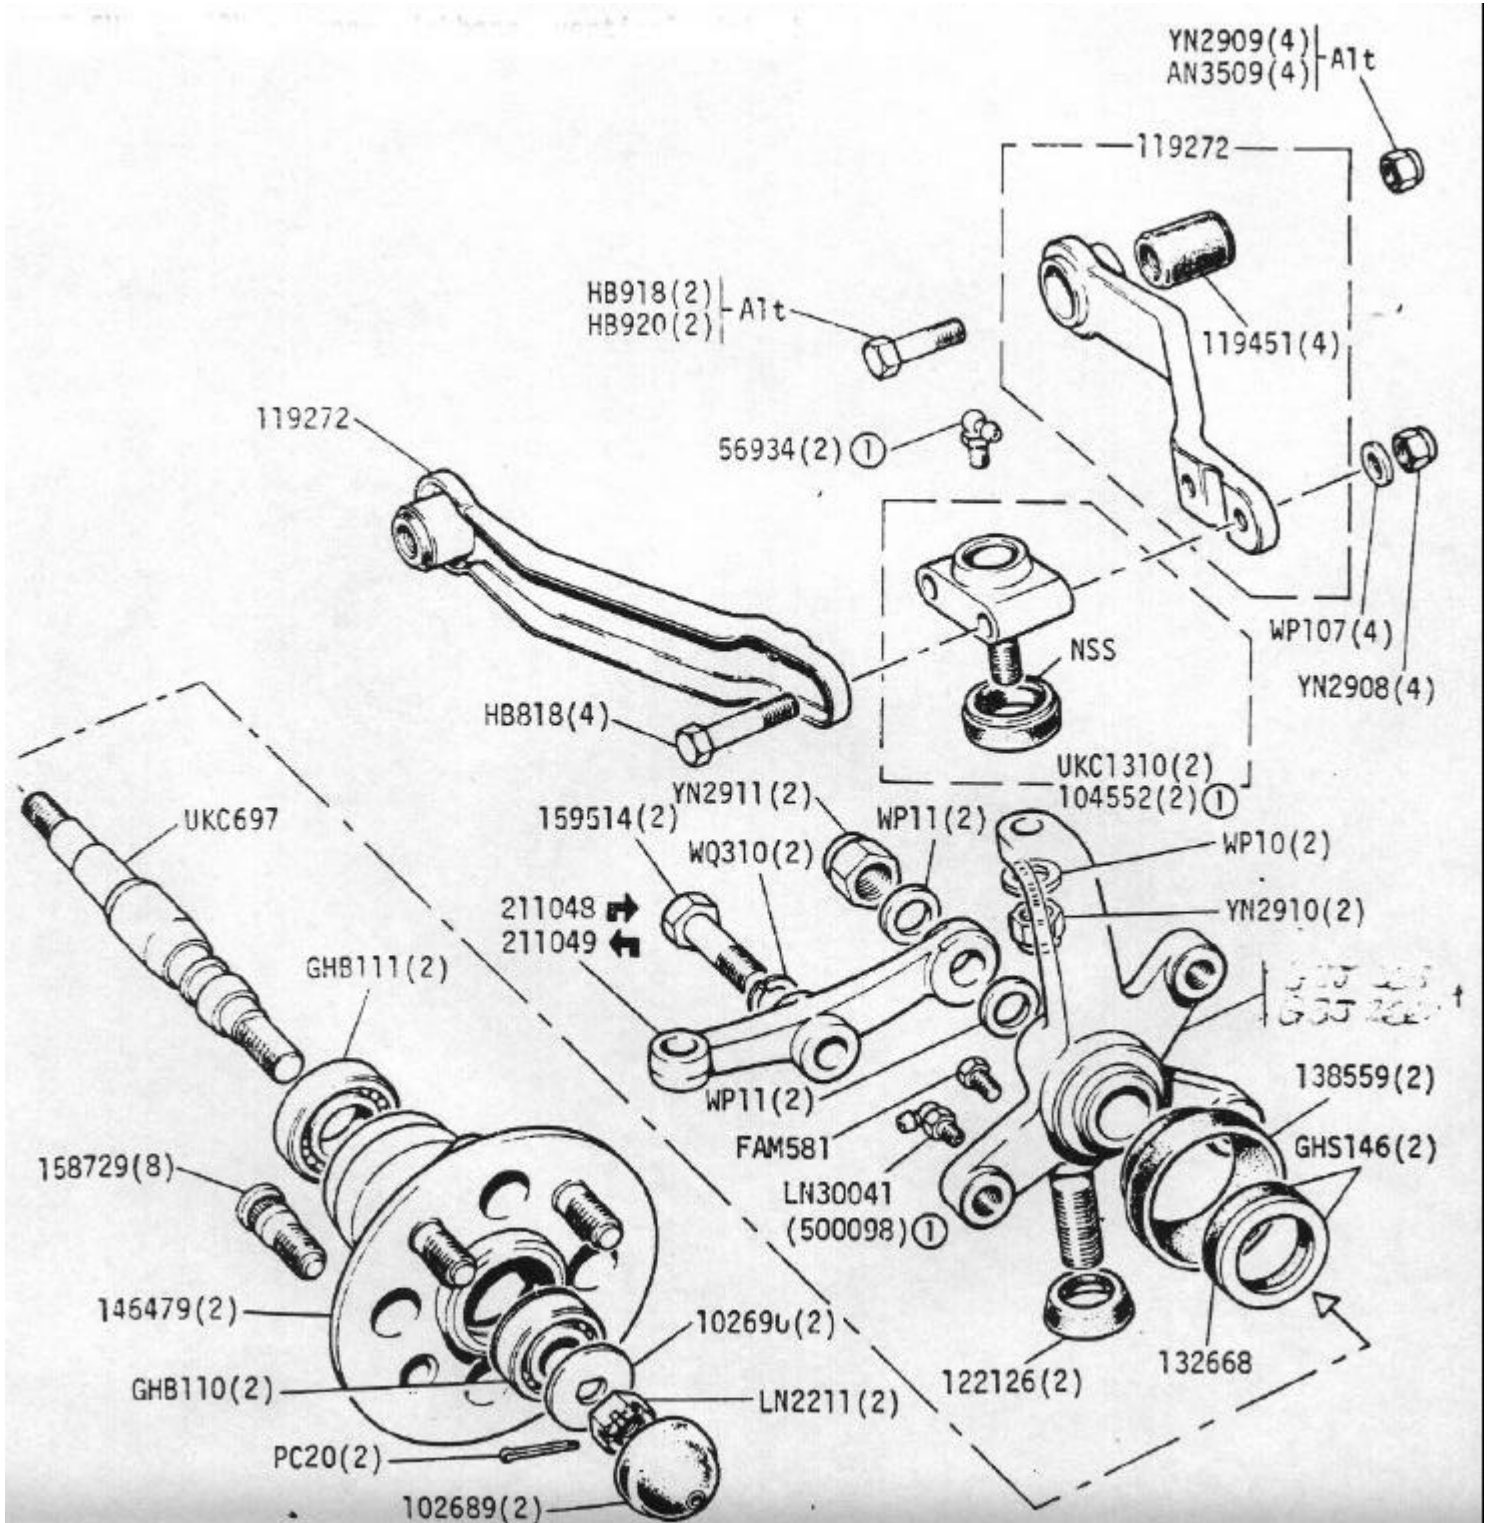

G15 Front Suspension - Lower wishbone, road spring & damper

G15 Front Suspension - Upper wishbone, vertical link, hub

Ginetta Heritage Ltd
Black Barn, Saxtead Road
Framlingham, Suffolk
IP13 9PU, UK

Support Bulletin Board: www.ginettaheritage.co.uk/phpbb/

G15 Front Suspension