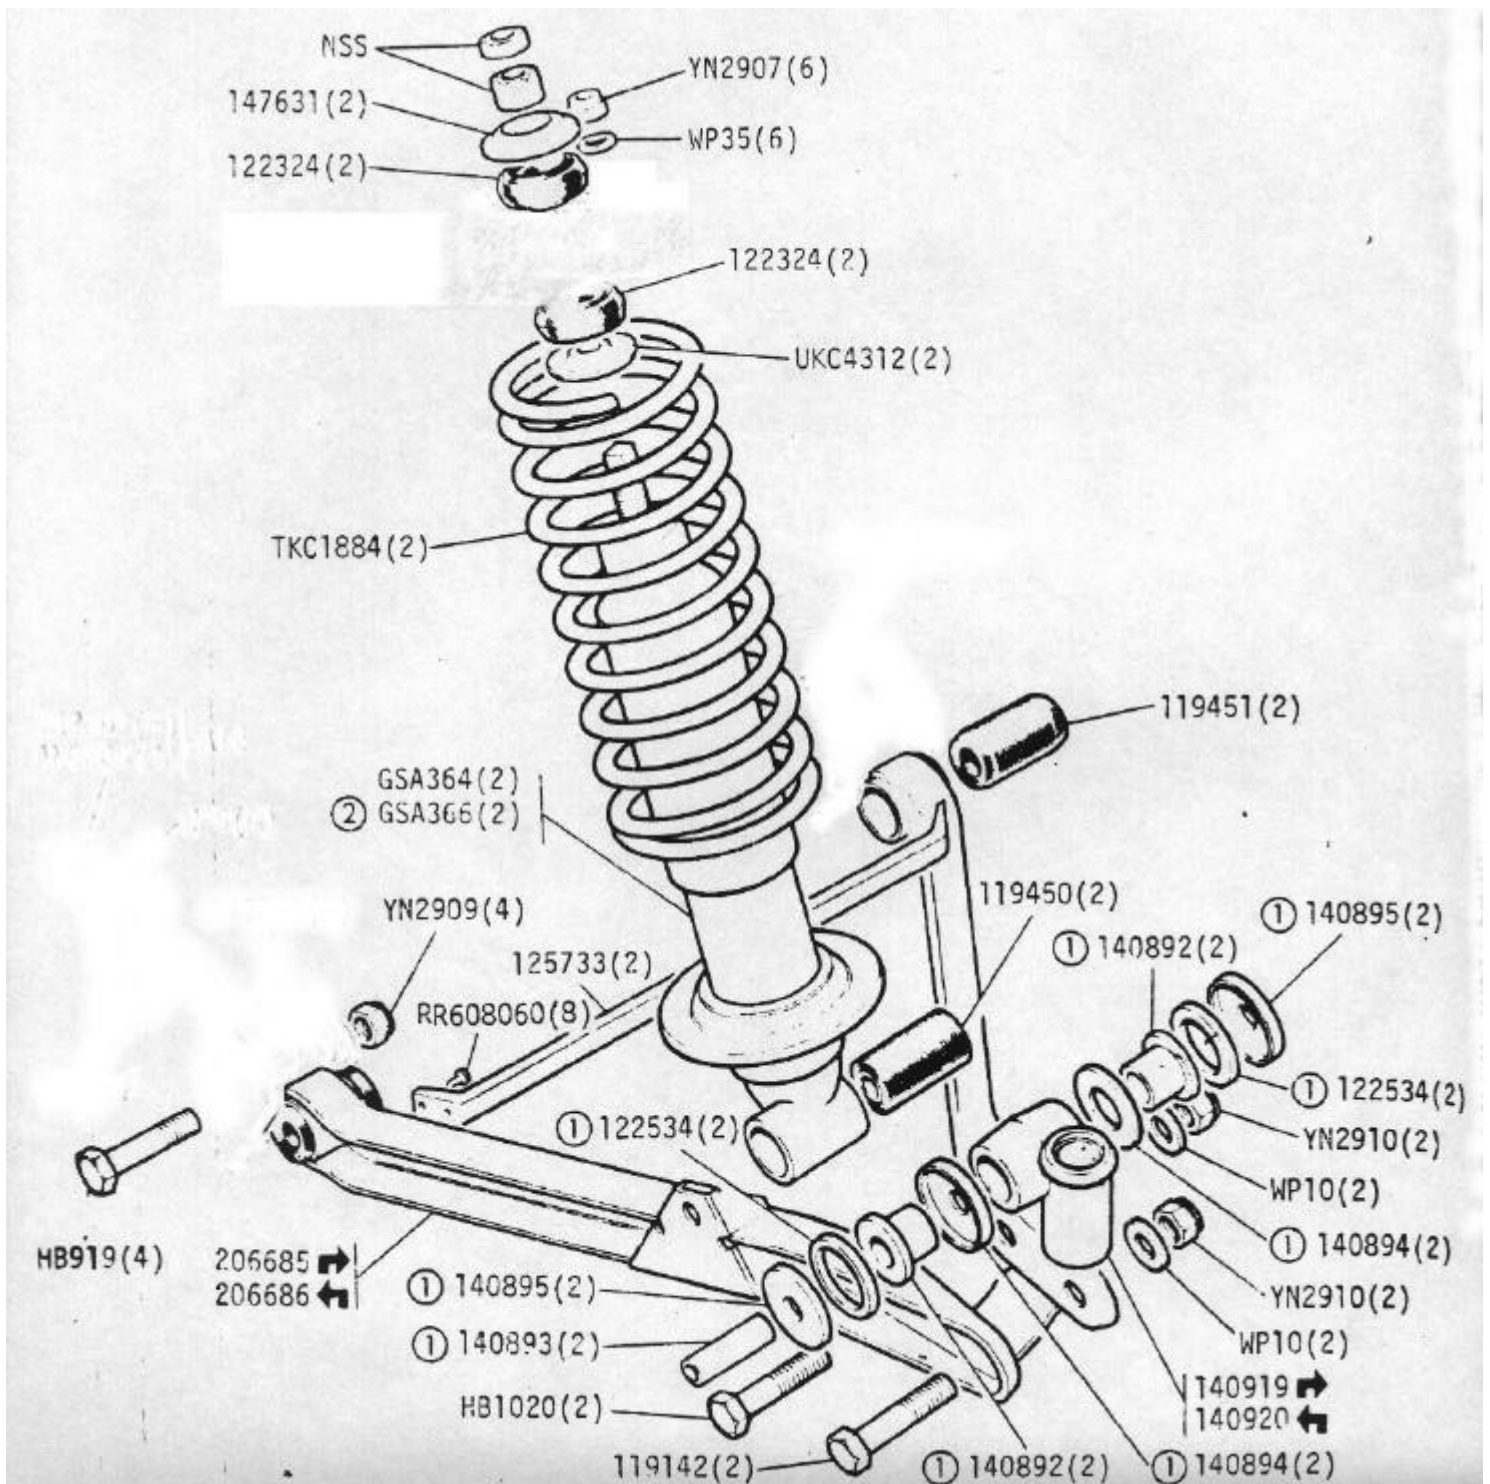

G15 Front Suspension - Lower wishbone, road spring & damper

G15 Front Suspension - Upper wishbone, vertical link, hub

Ginetta Heritage Ltd
Black Barn, Saxtead Road
Framlingham, Suffolk
IP13 9PU, UK

Support Bulletin Board: www.ginettaheritage.co.uk/phpbb/

G15 Front Suspension