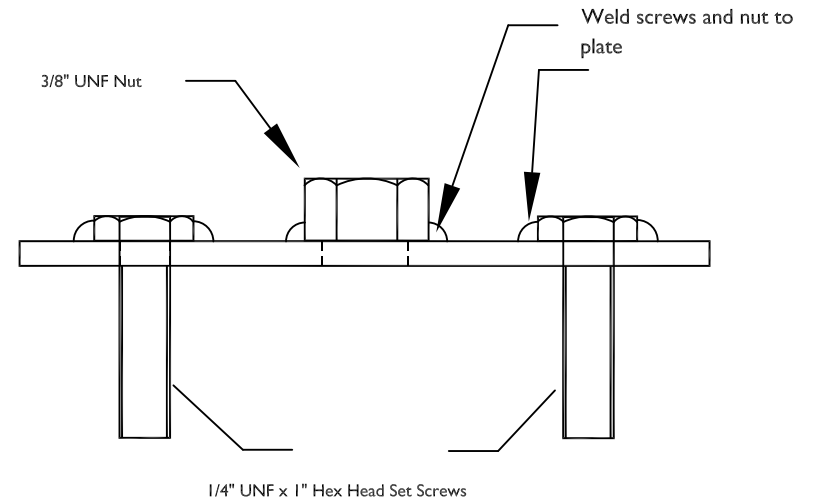

Door Hinge Plates (4 off)

Door Hinge Plate Tubes (4 off)

Door Hinge Plate Assy (4 off)

Parts List	
Door Hinge Plate (Sheet 1)	4 off
Door Hinge Plate Tube (Sheet 1)	4 off
Top Body Plate (Sheet 2)	2 off
Bottom Body Plate (Sheet 3)	2 off
3/8" UNF x 2" bolt	2 off
3/8" UNF x 2 1/4" bolt	2 off
3/8" UNF standard nut	4 off
3/8" UNF thin nut	2 off
1/4" UNF hex head set screw	18 off
1/4" UNF nut	18 off
1/4" ID penny washer	18 off

G15 Door Hinge
Sheet 1 of 3
Ginetta Heritage Ltd

Top Body Plates (2 off)

Top Body Plate Assemblies (1 off LH, 1 off RH)

G15 Door Hinge

Sheet 2 of 3

Ginetta Heritage Ltd

Bottom Body Plates (2 off)

Bottom Body Plate Assy (2 off)