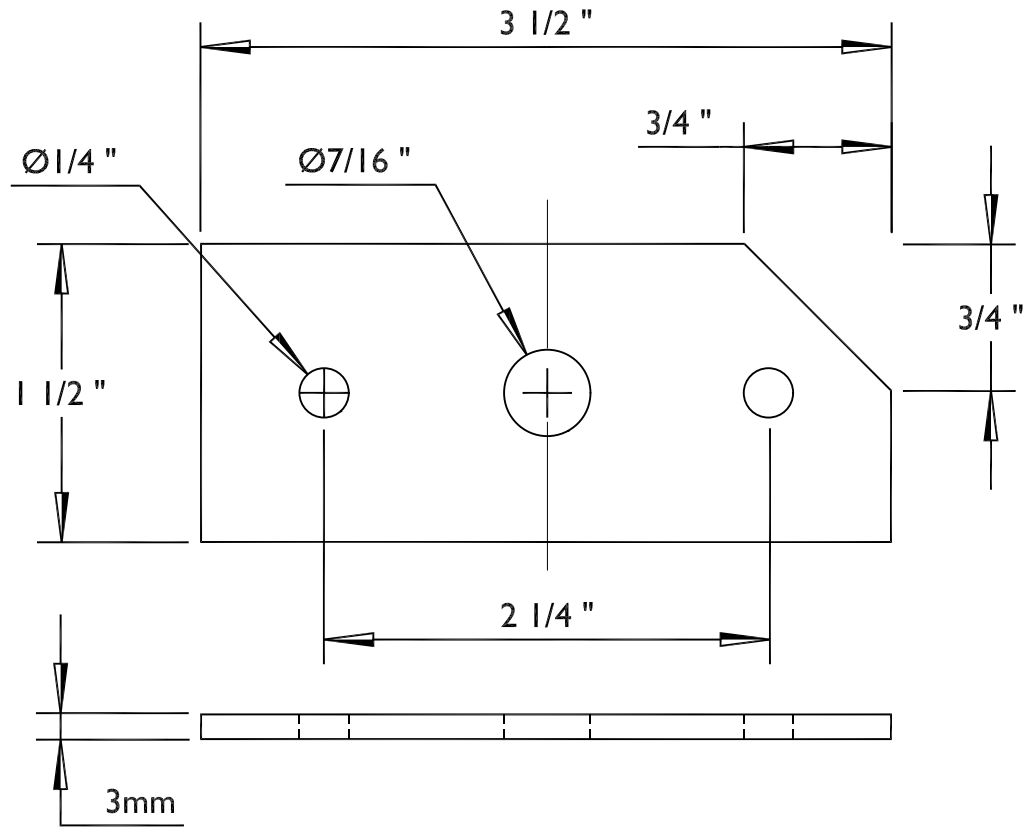

Door Hinge Plates (4 off)

Door Hinge Plate Tubes (4 off)

Door Hinge Plate Assy (4 off)

Parts List	
Door Hinge Plate (Sheet 1)	4 off
Door Hinge Plate Tube (Sheet 1)	4 off
Top Body Plate (Sheet 2)	2 off
Bottom Body Plate (Sheet 3)	2 off
3/8" UNF x 2" bolt	2 off
3/8" UNF x 2 1/4" bolt	2 off
3/8" UNF standard nut	4 off
3/8" UNF thin nut	2 off
1/4" UNF hex head set screw	18 off
1/4" UNF nut	18 off
1/4" ID penny washer	18 off

G15 Door Hinge
Sheet 1 of 3
Ginetta Heritage Ltd

Top Body Plates (2 off)

Top Body Plate Assemblies (1 off LH, 1 off RH)

G15 Door Hinge

Sheet 2 of 3

Ginetta Heritage Ltd

Bottom Body Plates (2 off)

Bottom Body Plate Assy (2 off)