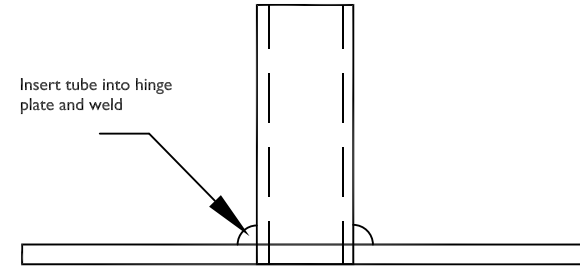

Door Hinge Plates (4 off)

Door Hinge Plate Tubes (4 off)

Door Hinge Plate Assy (4 off)

Parts List	
Door Hinge Plate (Sheet 1)	4 off
Door Hinge Plate Tube (Sheet 1)	4 off
Top Body Plate (Sheet 2)	2 off
Bottom Body Plate (Sheet 3)	2 off
3/8" UNF x 2" bolt	2 off
3/8" UNF x 2 1/4" bolt	2 off
3/8" UNF standard nut	4 off
3/8" UNF thin nut	2 off
1/4" UNF hex head set screw	18 off
1/4" UNF nut	18 off
1/4" ID penny washer	18 off

G15 Door Hinge
Sheet 1 of 3
Ginetta Heritage Ltd

Top Body Plates (2 off)

Top Body Plate Assemblies (1 off LH, 1 off RH)

G15 Door Hinge

Sheet 2 of 3

Ginetta Heritage Ltd

Bottom Body Plates (2 off)

Bottom Body Plate Assy (2 off)