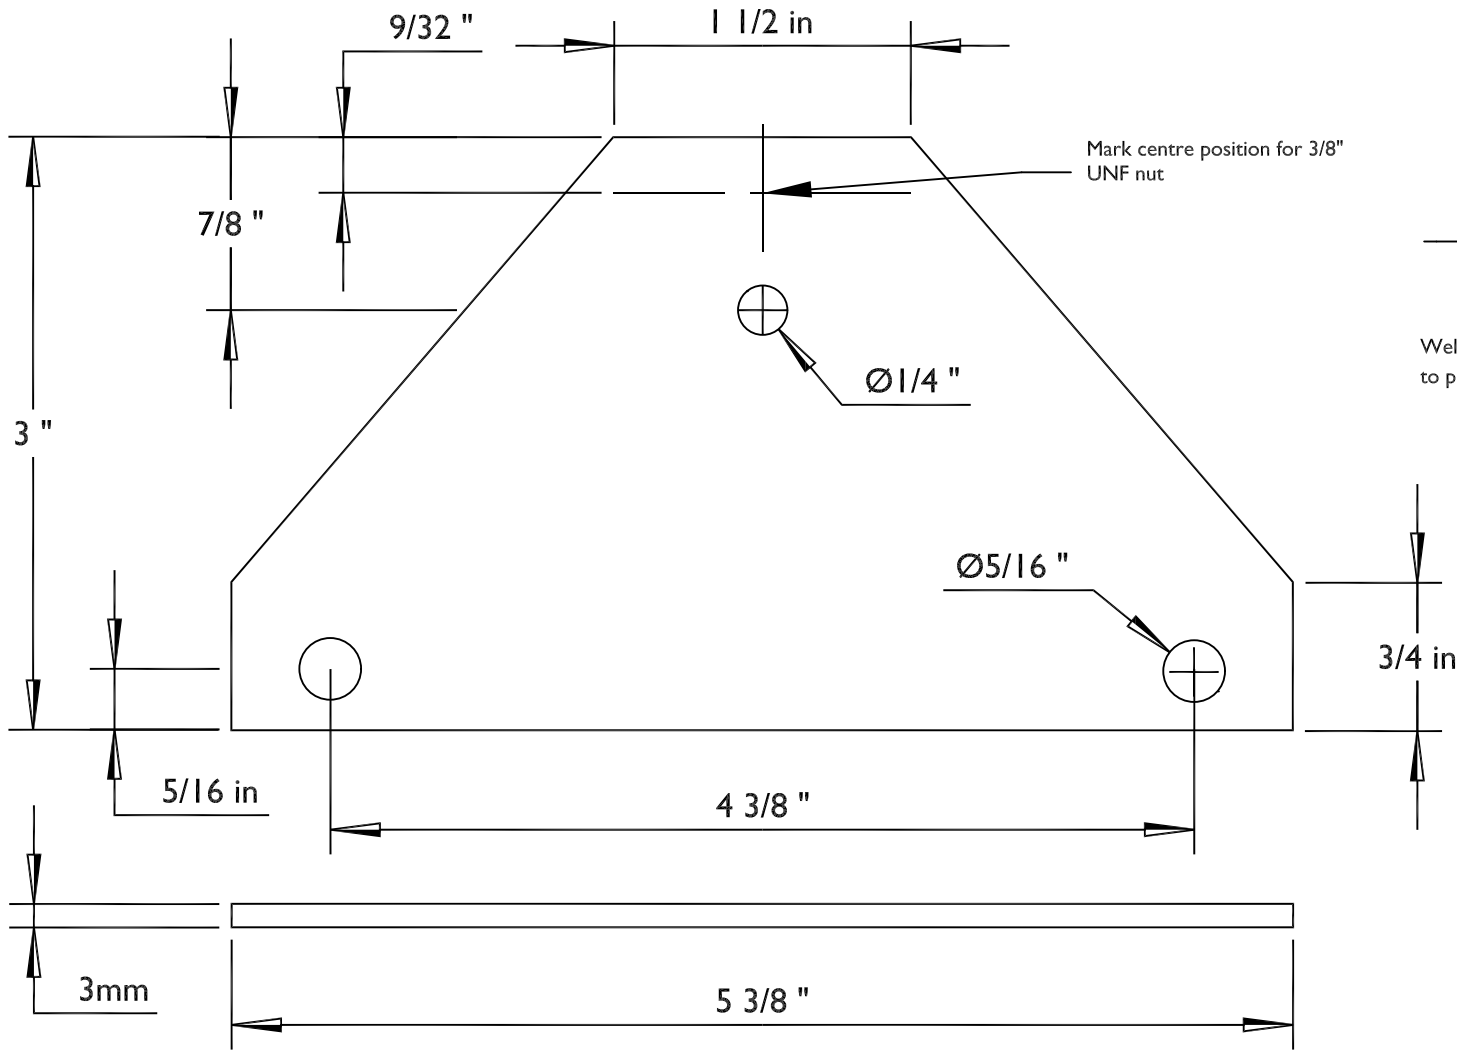

Door Hinge Plates (4 off)

Door Hinge Plate Tubes (4 off)

Door Hinge Plate Assy (4 off)

Parts List	
Door Hinge Plate (Sheet 1)	4 off
Door Hinge Plate Tube (Sheet 1)	4 off
Top Body Plate (Sheet 2)	2 off
Bottom Body Plate (Sheet 3)	2 off
3/8" UNF x 2" bolt	2 off
3/8" UNF x 2 1/4" bolt	2 off
3/8" UNF standard nut	4 off
3/8" UNF thin nut	2 off
1/4" UNF hex head set screw	18 off
1/4" UNF nut	18 off
1/4" ID penny washer	18 off

G15 Door Hinge
Sheet 1 of 3
Ginetta Heritage Ltd

Top Body Plates (2 off)

Top Body Plate Assemblies (1 off LH, 1 off RH)

G15 Door Hinge

Sheet 2 of 3

Ginetta Heritage Ltd

Bottom Body Plates (2 off)

Bottom Body Plate Assy (2 off)