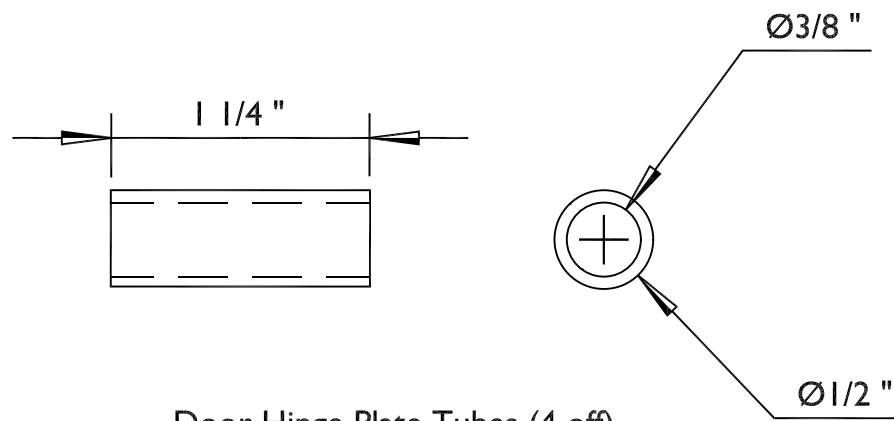

Door Hinge Plates (4 off)

Door Hinge Plate Tubes (4 off)

Door Hinge Plate Assy (4 off)

Parts List	
Door Hinge Plate (Sheet 1)	4 off
Door Hinge Plate Tube (Sheet 1)	4 off
Top Body Plate (Sheet 2)	2 off
Bottom Body Plate (Sheet 3)	2 off
3/8" UNF x 2" bolt	2 off
3/8" UNF x 2 1/4" bolt	2 off
3/8" UNF standard nut	4 off
3/8" UNF thin nut	2 off
1/4" UNF hex head set screw	18 off
1/4" UNF nut	18 off
1/4" ID penny washer	18 off

G15 Door Hinge
Sheet 1 of 3
Ginetta Heritage Ltd

Top Body Plates (2 off)

Top Body Plate Assemblies (1 off LH, 1 off RH)

G15 Door Hinge

Sheet 2 of 3

Ginetta Heritage Ltd

Bottom Body Plates (2 off)

Bottom Body Plate Assy (2 off)