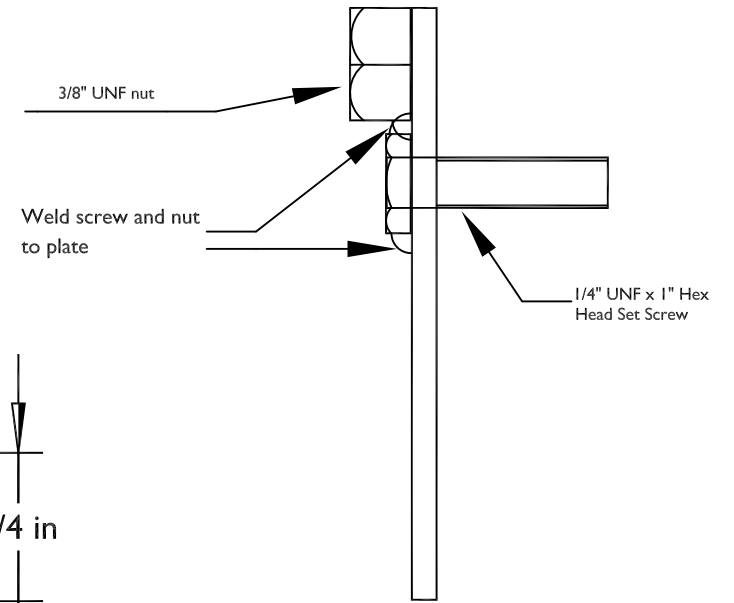

Door Hinge Plates (4 off)

Door Hinge Plate Tubes (4 off)

Door Hinge Plate Assy (4 off)

Parts List	
Door Hinge Plate (Sheet 1)	4 off
Door Hinge Plate Tube (Sheet 1)	4 off
Top Body Plate (Sheet 2)	2 off
Bottom Body Plate (Sheet 3)	2 off
3/8" UNF x 2" bolt	2 off
3/8" UNF x 2 1/4" bolt	2 off
3/8" UNF standard nut	4 off
3/8" UNF thin nut	2 off
1/4" UNF hex head set screw	18 off
1/4" UNF nut	18 off
1/4" ID penny washer	18 off

G15 Door Hinge
Sheet 1 of 3
Ginetta Heritage Ltd

Top Body Plates (2 off)

Top Body Plate Assemblies (1 off LH, 1 off RH)

G15 Door Hinge

Sheet 2 of 3

Ginetta Heritage Ltd

Bottom Body Plates (2 off)

Bottom Body Plate Assy (2 off)