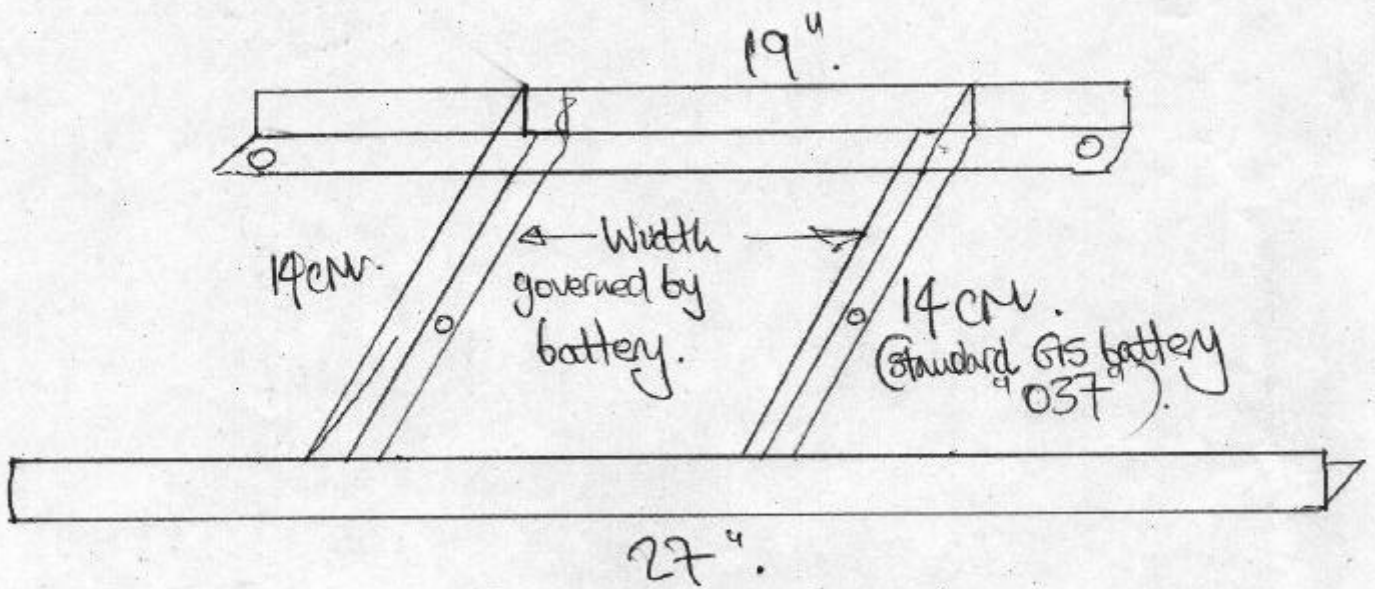

GIS Battery Box dimensions.

1" steel angle iron.